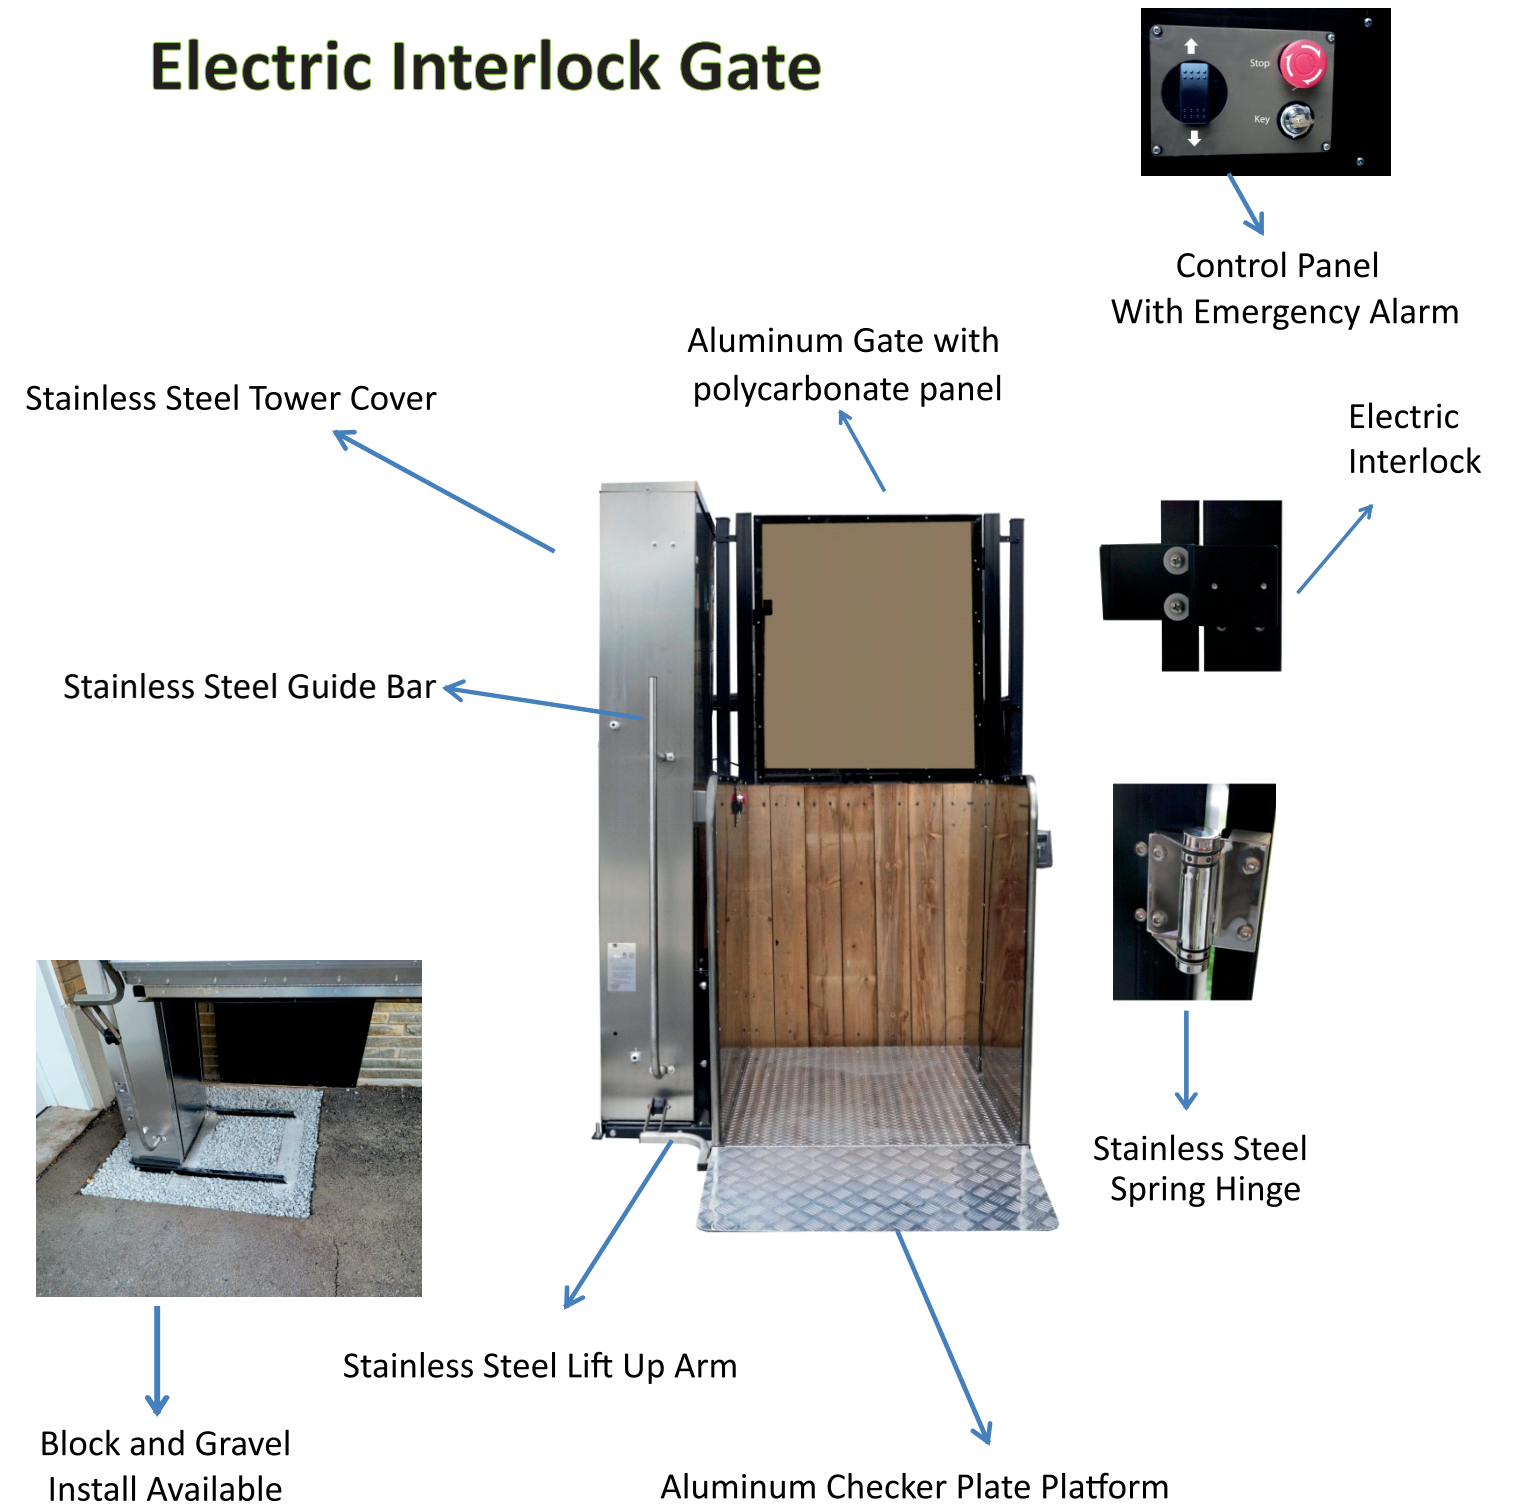

OPTIONS
Landing gate with electric interlock. Steel black powder-coated frame with tinted polycarbonate panels. Includes rocker switch and key switch. (Universal left or right swing) Width 36" x Height 42"
Platform gate with electric interlock and spring-loaded hinge. Steel black powder-coated frame with tinted polycarbonate panels (Universal left or right swing)
90 deg. / adjacent platform for Standard units
Wireless remote for all VPLs
Call send box with key and rocker switch

“We love our Serenity Lift!”

Doing business for more than a decade!

serenityhcp.com

Serenity—it represents the comfort and peace of mind delivered by the industry's safest and most dependable vertical platform lift (VPL). The Serenity line offers those who use wheelchairs freedom and independence, continuing Serenity's commitment to improve lifestyles through innovation. Each unit features stainless hard-ware, resilient polycarbonate side panels for a less confined feel, and a lift capacity of 750lbs.

Serenity PREMIUM VERTICAL PLATFORM LIFTS

Lifting Heights Available 28", 52", 72", 105"

Electric Interlock Gate

The peace of mind you deserve...

The Serenity is the choice of homeowners and caregivers throughout North America. With two platform sizes and a range of lift heights, it will carry you from just a step or two all the way up to your home's deck. Its cutting-edge side panels add durability while removing the "enclosed" sensation of other lifts on the market. And with its small footprint, it's the perfect alternative to ramps.